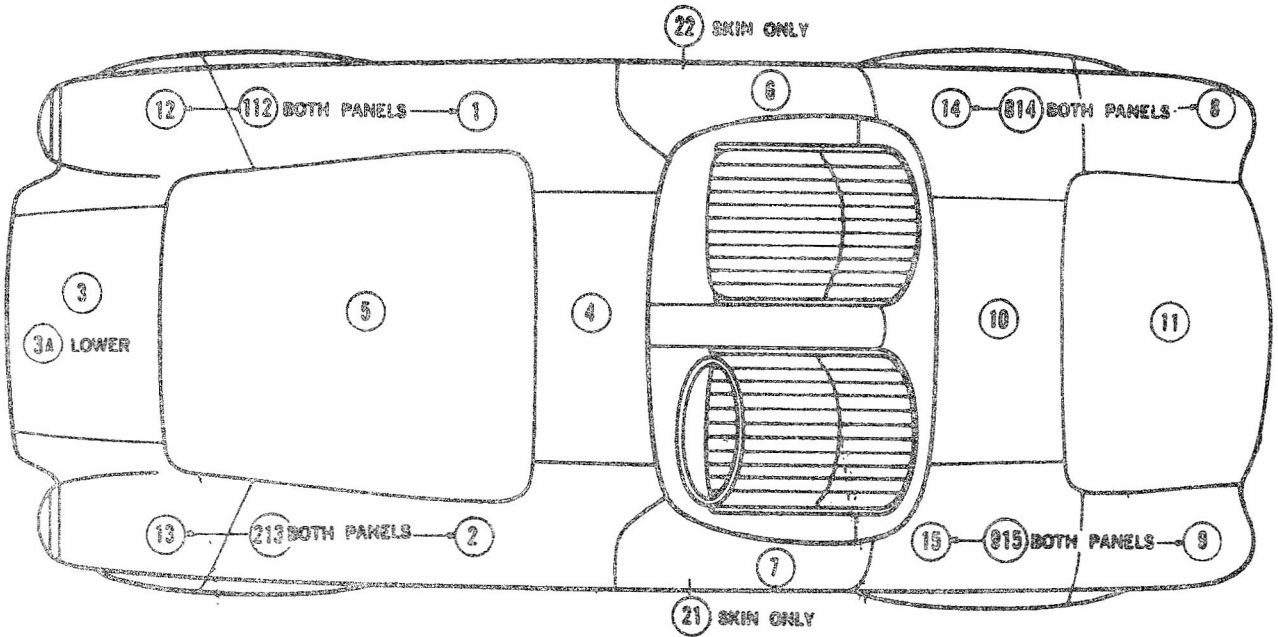

# COBRA BODY PANELS

TOP VIEW

SIDE VIEW

INNER PANELS

COBRA BODY PANEL IDENTIFICATION

<u>MODEL</u>	<u>PANEL NUMBER</u> Outer Panels	<u>PART NUMBER</u>	<u>PRICE</u>
289	1	S1CS-16058-A	\$194.55
427	1	S2CS-16058-A	194.55
289	2	S1CS-16059-A	194.55
427	2	S2CS-16059-A	194.55
289	3	S1CS-8214-A	80.06
427	3	S2CS-8214-A	128.02
289	3A	S1CS-17779-A	32.50
427	3A	S2CS-17779-A (with Oil Cooler opening)	149.00
427	3A	S2CS-17779-B (without oil cooler opening)	32.50
289/427	4	S1CS-7602010-A	46.21
289/427	5	S1CS-16612-A (with frame)	214.00
289/427	5	S1CS-16613-A (without frame)	79.86
289/427		S1CS-16613-B (frame for panel 5)	159.60
289/427	6	S1CS-7620124-A (with frame)	75.20
289/427	22	S1CS-7620200-A (without frame)	23.62
289/427		S1CS-7620127-A (frame for panel 22)	55.00
289/427	7	S1CS-7620125-A (with frame)	75.20
289/427	21	S1CS-7620201-A (without frame)	23.62
289/427		S1CS-7620126-A (frame for panel 21)	55.00
289	8	S1CS-7628058-A	174.75
427	8	S2CS-7628058-A	208.00
289	9	S1CS-7628059-A	174.75
427	9	S2CS-7628059-A	208.00
289/427	10	S1CS-7640310-A	55.22
289/427	11	S1CS-7640110-A (deck lid with frame)	149.00
289/427	11	S1CS-7640111-A (deck lid, skin only)	80.55
289/427		S1CS-7640111-B (frame for panel 11)	72.00
289	12	S1CS-16056-A	279.80
427	12	S2CS-16056-A	279.80
289	13	S1CS-16057-A	279.80
427	13	S2CS-16057-A	279.80
289	14	S1CS-7627840-A	96.85
427	14	S2CS-7627840-A	139.72
289	15	S1CS-7627841-A	98.85
427	15	S2CS-7627841-A	139.72
289	112	S1CS-16005-A	449.20