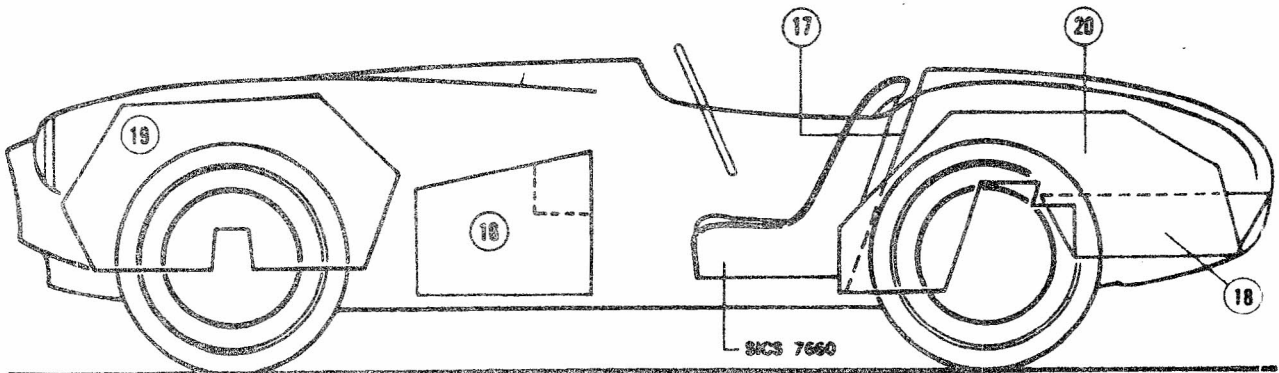

# COBRA BODY PANELS

TOP VIEW

SIDE VIEW

INNER PANELS

COBRA BODY PANEL IDENTIFICATION

<u>MODEL</u>	<u>PANEL NUMBER</u> Outer Panels	<u>PART NUMBER</u>	<u>PRICE</u>
289	1	S1CS-16058-A	\$194.55
427	1	S2CS-16058-A	194.55
289	2	S1CS-16059-A	194.55
427	2	S2CS-16059-A	194.55
289	3	S1CS-8214-A	80.06
427	3	S2CS-8214-A	128.02
289	3A	S1CS-17779-A	32.50
427	3A	S2CS-17779-A (with Oil Cooler opening)	149.00
427	3A	S2CS-17779-B (without oil cooler opening)	32.50
289/427	4	S1CS-7602010-A	46.21
289/427	5	S1CS-16612-A (with frame)	214.00
289/427	5	S1CS-16613-A (without frame)	79.86
289/427		S1CS-16613-B (frame for panel 5)	159.60
289/427	6	S1CS-7620124-A (with frame)	75.20
289/427	22	S1CS-7620200-A (without frame)	23.62
289/427		S1CS-7620127-A (frame for panel 22)	55.00
289/427	7	S1CS-7620125-A (with frame)	75.20
289/427	21	S1CS-7620201-A (without frame)	23.62
289/427		S1CS-7620126-A (frame for panel 21)	55.00
289	8	S1CS-7628058-A	174.75
427	8	S2CS-7628058-A	208.00
289	9	S1CS-7628059-A	174.75
427	9	S2CS-7628059-A	208.00
289/427	10	S1CS-7640310-A	55.22
289/427	11	S1CS-7640110-A (deck lid with frame)	149.00
289/427	11	S1CS-7640111-A (deck lid, skin only)	80.55
289/427		S1CS-7640111-B (frame for panel 11)	72.00
289	12	S1CS-16056-A	279.80
427	12	S2CS-16056-A	279.80
289	13	S1CS-16057-A	279.80
427	13	S2CS-16057-A	279.80
289	14	S1CS-7627840-A	96.85
427	14	S2CS-7627840-A	139.72
289	15	S1CS-7627841-A	98.85
427	15	S2CS-7627841-A	139.72
289	112	S1CS-16005-A	449.20