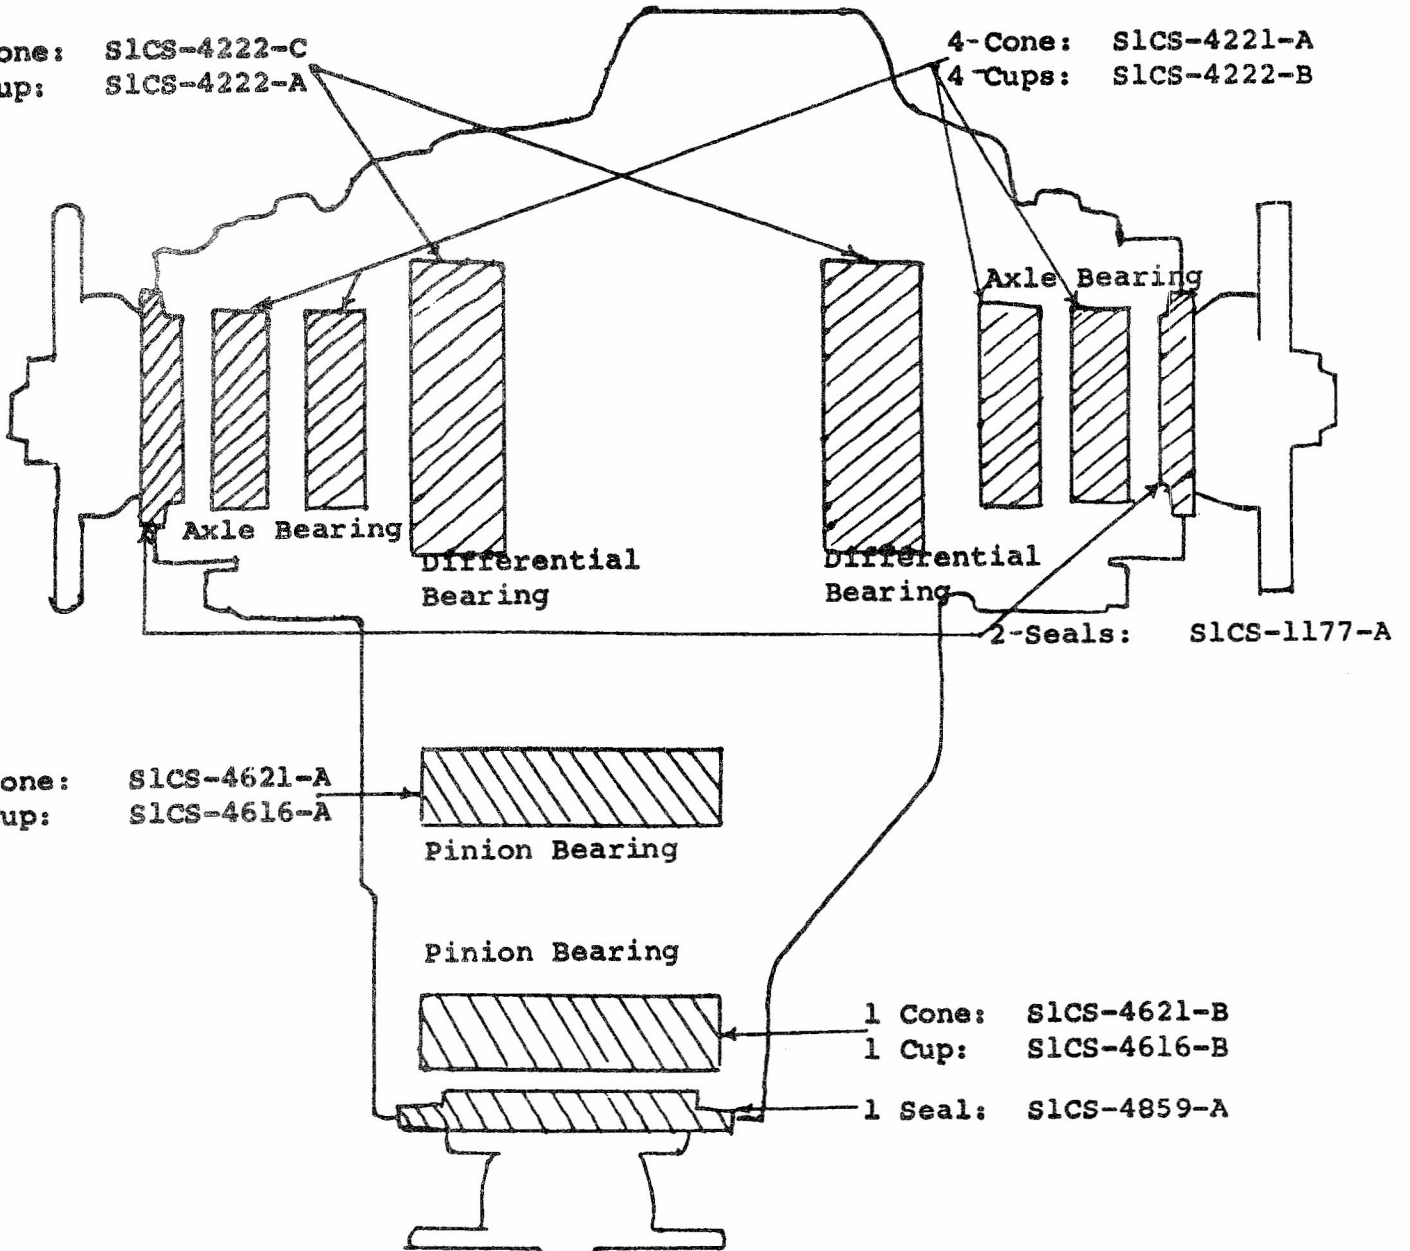

DIFFERENTIAL ASSEMBLY

289 - 427 Cobra

SlCS - 4101

2-Cone: SlCS-4222-C
2-Cup: SlCS-4222-A

4-Cone: SlCS-4221-A
4-Cups: SlCS-4222-B