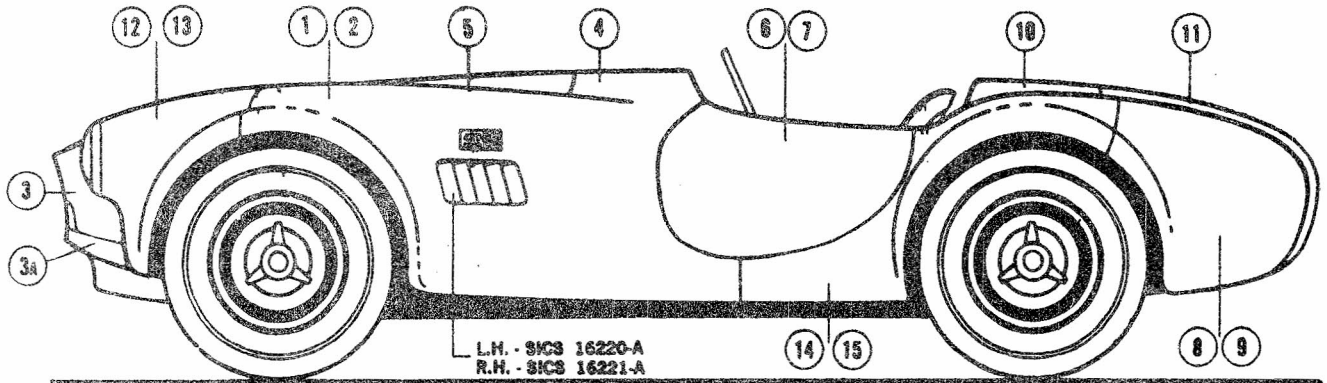

# COBRA BODY PANELS

TOP VIEW

SIDE VIEW

INNER PANELS

COBRA BODY PANEL IDENTIFICATION

<u>MODEL</u>	<u>PANEL NUMBER</u> Outer Panels	<u>PART NUMBER</u>	<u>PRICE</u>
289	1	S1CS-16058-A	\$194.55
427	1	S2CS-16058-A	194.55
289	2	S1CS-16059-A	194.55
427	2	S2CS-16059-A	194.55
289	3	S1CS-8214-A	80.06
427	3	S2CS-8214-A	128.02
289	3A	S1CS-17779-A	32.50
427	3A	S2CS-17779-A (with Oil Cooler opening)	149.00
427	3A	S2CS-17779-B (without oil cooler opening)	32.50
289/427	4	S1CS-7602010-A	46.21
289/427	5	S1CS-16612-A (with frame)	214.00
289/427	5	S1CS-16613-A (without frame)	79.86
289/427		S1CS-16613-B (frame for panel 5)	159.60
289/427	6	S1CS-7620124-A (with frame)	75.20
289/427	22	S1CS-7620200-A (without frame)	23.62
289/427		S1CS-7620127-A (frame for panel 22)	55.00
289/427	7	S1CS-7620125-A (with frame)	75.20
289/427	21	S1CS-7620201-A (without frame)	23.62
289/427		S1CS-7620126-A (frame for panel 21)	55.00
289	8	S1CS-7628058-A	174.75
427	8	S2CS-7628058-A	208.00
289	9	S1CS-7628059-A	174.75
427	9	S2CS-7628059-A	208.00
289/427	10	S1CS-7640310-A	55.22
289/427	11	S1CS-7640110-A (deck lid with frame)	149.00
289/427	11	S1CS-7640111-A (deck lid, skin only)	80.55
289/427		S1CS-7640111-B (frame for panel 11)	72.00
289	12	S1CS-16056-A	279.80
427	12	S2CS-16056-A	279.80
289	13	S1CS-16057-A	279.80
427	13	S2CS-16057-A	279.80
289	14	S1CS-7627840-A	96.85
427	14	S2CS-7627840-A	139.72
289	15	S1CS-7627841-A	98.85
427	15	S2CS-7627841-A	139.72
289	112	S1CS-16005-A	449.20